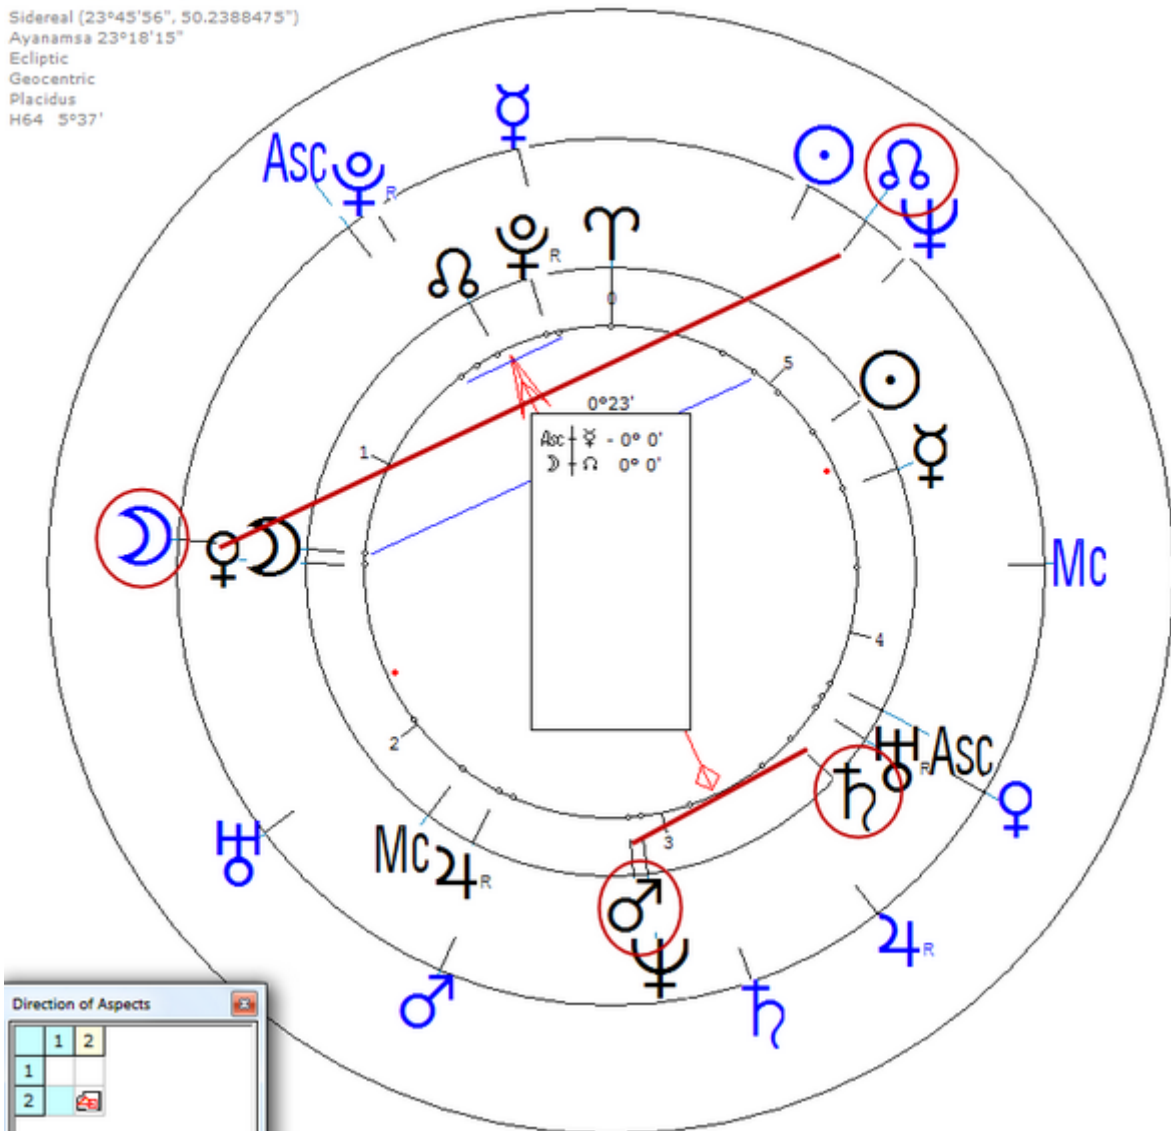

Cobain, Kurt

20 February 1967 at 19:38 (= 7:38 PM) Aberdeen, Washington, 46n59, 123w49

American musician.

<https://www.astro.com/astro-databank/Cobain,_Kurt>

Death by Suicide 5 April 1994 in Seattle (Shotgun to head, age 27)

Lunar Return (Harmonic 64)

Lunar $\text{♃}/\text{♁} = \text{♂}_n/\text{♁}_n$; Lunar $\text{♂}/\text{♃} = \text{♃}_n/\text{♁}_n$

Lunar $\text{♁}/\text{♁} = \text{♂}_n/\text{♃}_n$

$\text{♂}/\text{♃}$ is Gunshot

Cobain, Kurt

20 February 1967 Mon 19:38 (GMT-8) 46°58'32"N 123°48'52"W
Aberdeen, Washington, USA

Sidereal (23°45'56", 50.2388475")

Ayanamsa 23°18'15"

Ecliptic

Geocentric

Placidus

H64 5°37'